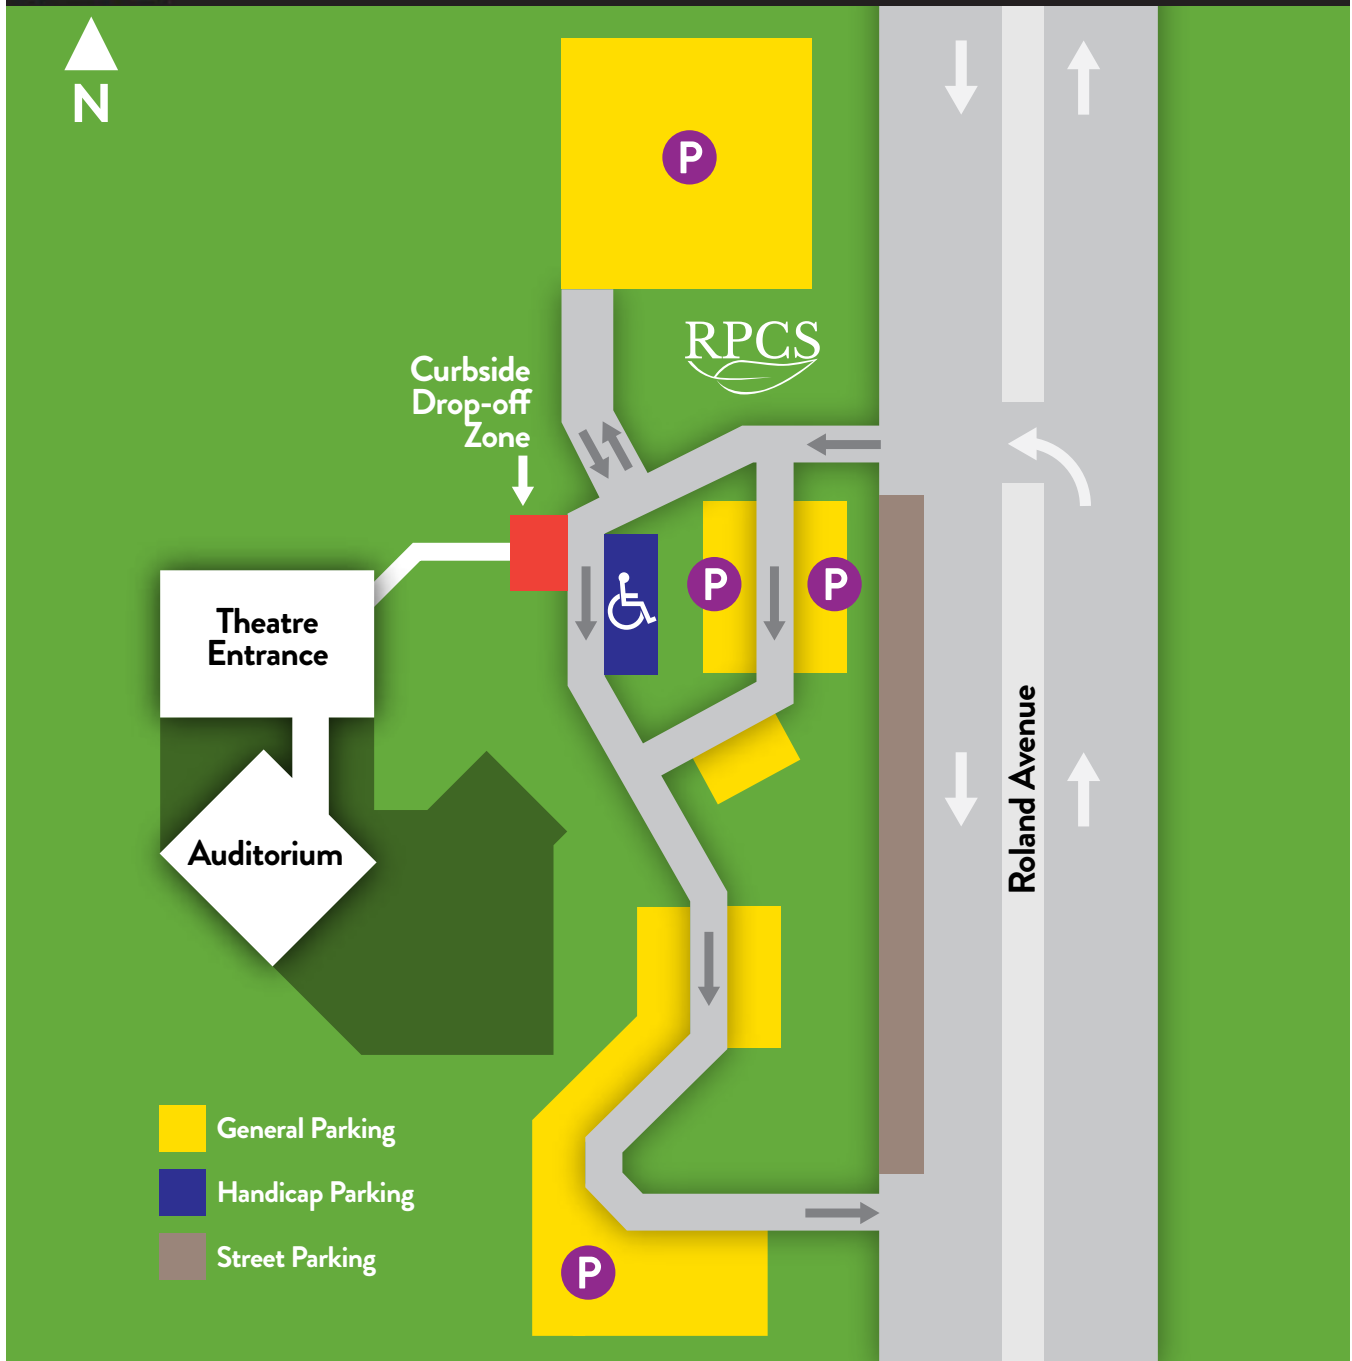

YOUNG VICTORIAN THEATRE COMPANY

CAMPUS PARKING MAP

Address Roland Park Country School
5204 Roland Avenue
Baltimore, Maryland 21210

Website yvtc.org

Phone 410-323-3077 (May–July)